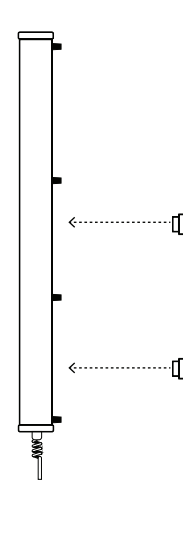

Red Light Therapy

The CORE Tower by Clearlight®

Front View

Side View

Back View

Top View Power Button

Control Panel

Sauna Door Mounts
(included)

Mounting Hardware

Specifications

Unit

Length: 38"
Width: 5"
Depth 4"

Tower Weight

15 lbs

Technical Information

Irradiance: Approximate
55-110 mw/cm² @ 4"
Power: 100-240v AC,
50-60hz, 200W

Back View

Red Light Fixture Compatibility

PERSONAL, CORE and FULL BODY	Personal Stand	Floor Stand	Mini Fixed Wall Mount	Regular Fixed Wall Mount	Adjustable Wall Mount	Adjustable Door Mount
The Personal Tower	X		X			
The Core Tower		X		X	X	X
The Full Body Tower		X		X	X	X