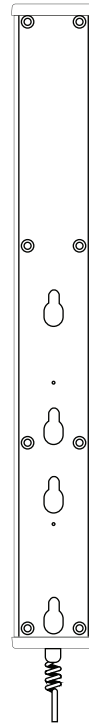

Red Light Therapy

The CORE Tower by Clearlight®

Front View

Side View

Back View

Top View Power Button

Control Panel

Sauna Door Mounts
(included)

Mounting Hardware

Specifications

Unit

Length: 38"
Width: 5"
Depth 4"

Tower Weight

15 lbs

Technical Information

Irradiance: Approximate
55-110 mw/cm² @ 4"
Power: 100-240v AC,
50-60hz, 200W

Warranty

5 - year Residential
and Commercial

FDA registered

Made in the USA

Signature Craftsmanship

Red Light Therapy | The CORE Tower

by Clearlight®

Front View

Back View

Red Light Fixture Compatibility

PERSONAL, CORE and FULL BODY	Personal Stand	Floor Stand	Mini Fixed Wall Mount	Regular Fixed Wall Mount	Adjustable Wall Mount	Adjustable Door Mount
The Personal Tower	X		X			
The Core Tower		X		X	X	X
The Full Body Tower		X		X	X	X