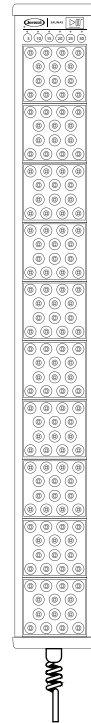

Red Light Therapy

The CORE Tower by Clearlight®

Front View

Side View

Back View

Top View Power Button

Control Panel

Sauna Door Mounts
(included)

Mounting Hardware

Specifications

Unit

Length: 38"
Width: 5"
Depth 4"

Tower Weight

15 lbs

Technical Information

Irradiance: Approximate
55-110 mw/cm² @ 4"
Power: 100-240v AC,
50-60hz, 200W

Warranty

5 - year Residential
and Commercial

FDA registered

Made in the USA

Signature Craftsmanship

Red Light Therapy | The CORE Tower

by Clearlight®

Front View

Back View

Red Light Fixture Compatibility

PERSONAL, CORE and FULL BODY	Personal Stand	Floor Stand	Mini Fixed Wall Mount	Regular Fixed Wall Mount	Adjustable Wall Mount	Adjustable Door Mount
The Personal Tower	X		X			
The Core Tower		X		X	X	X
The Full Body Tower		X		X	X	X