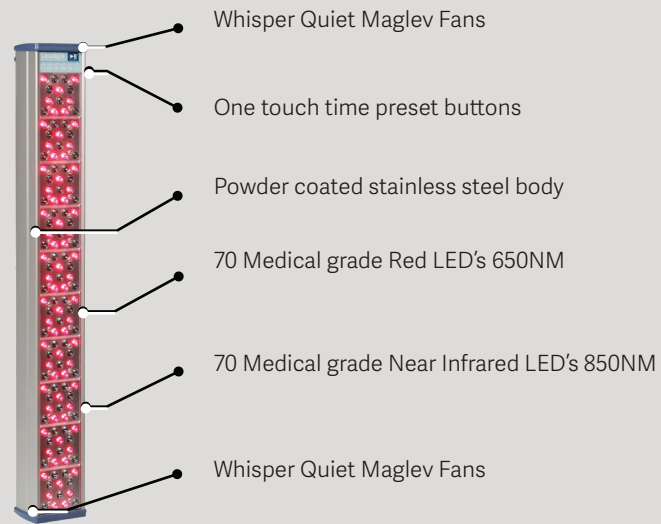

Red Light Therapy

The CORE Tower by Clearlight®

Front View

Side View

Back View

Top View Power Button

Control Panel

Sauna Door Mounts
(included)

Mounting Hardware

Specifications

Unit

Length: 38"
Width: 5"
Depth 4"

Tower Weight

15 lbs

Technical Information

Irradiance: Approximate
55-110 mw/cm² @ 4"
Power: 100-240v AC,
50-60hz, 200W

Warranty

5 - year Residential
and Commercial

FDA registered

Made in the USA

Signature Craftsmanship

Red Light Therapy | The CORE Tower

by Clearlight®

Front View

Back View

Red Light Fixture Compatibility

PERSONAL, CORE and FULL BODY	Personal Stand	Floor Stand	Mini Fixed Wall Mount	Regular Fixed Wall Mount	Adjustable Wall Mount	Adjustable Door Mount
The Personal Tower	X		X			
The Core Tower		X		X	X	X
The Full Body Tower		X		X	X	X