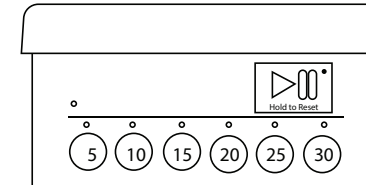

Red Light Therapy

The CORE Tower by Clearlight®

Front View

Side View

Back View

Top View Power Button

Control Panel

Sauna Door Mounts
(included)

Mounting Hardware

Specifications

Unit

Length: 38"
Width: 5"
Depth 4"

Tower Weight

15 lbs

Technical Information

Irradiance: Approximate
55-110 mw/cm² @ 4"
Power: 100-240v AC,
50-60hz, 200W