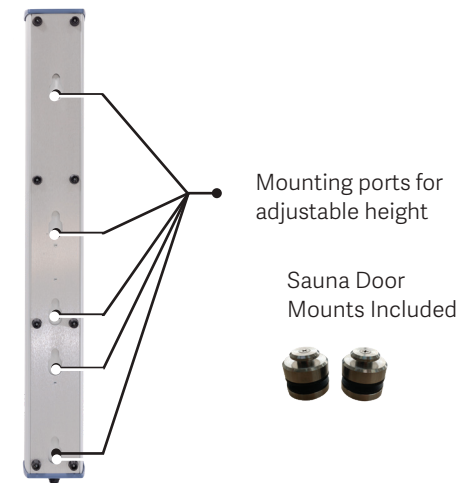

Red Light Therapy

The CORE Tower by Clearlight®

Front View

Side View

Back View

Top View Power Button

Control Panel

Sauna Door Mounts
(included)

Mounting Hardware

Specifications

Unit

Length: 38"
Width: 5"
Depth 4"

Tower Weight

15 lbs

Technical Information

Irradiance: Approximate
55-110 mw/cm² @ 4"
Power: 100-240v AC,
50-60hz, 200W

Warranty

5 - year Residential
and Commercial

FDA registered

Made in the USA

Signature Craftsmanship

Red Light Therapy | The CORE Tower

by Clearlight®

Front View

Back View

Red Light Fixture Compatibility

PERSONAL, CORE and FULL BODY	Personal Stand	Floor Stand	Mini Fixed Wall Mount	Regular Fixed Wall Mount	Adjustable Wall Mount	Adjustable Door Mount
The Personal Tower	X		X			
The Core Tower		X		X	X	X
The Full Body Tower		X		X	X	X